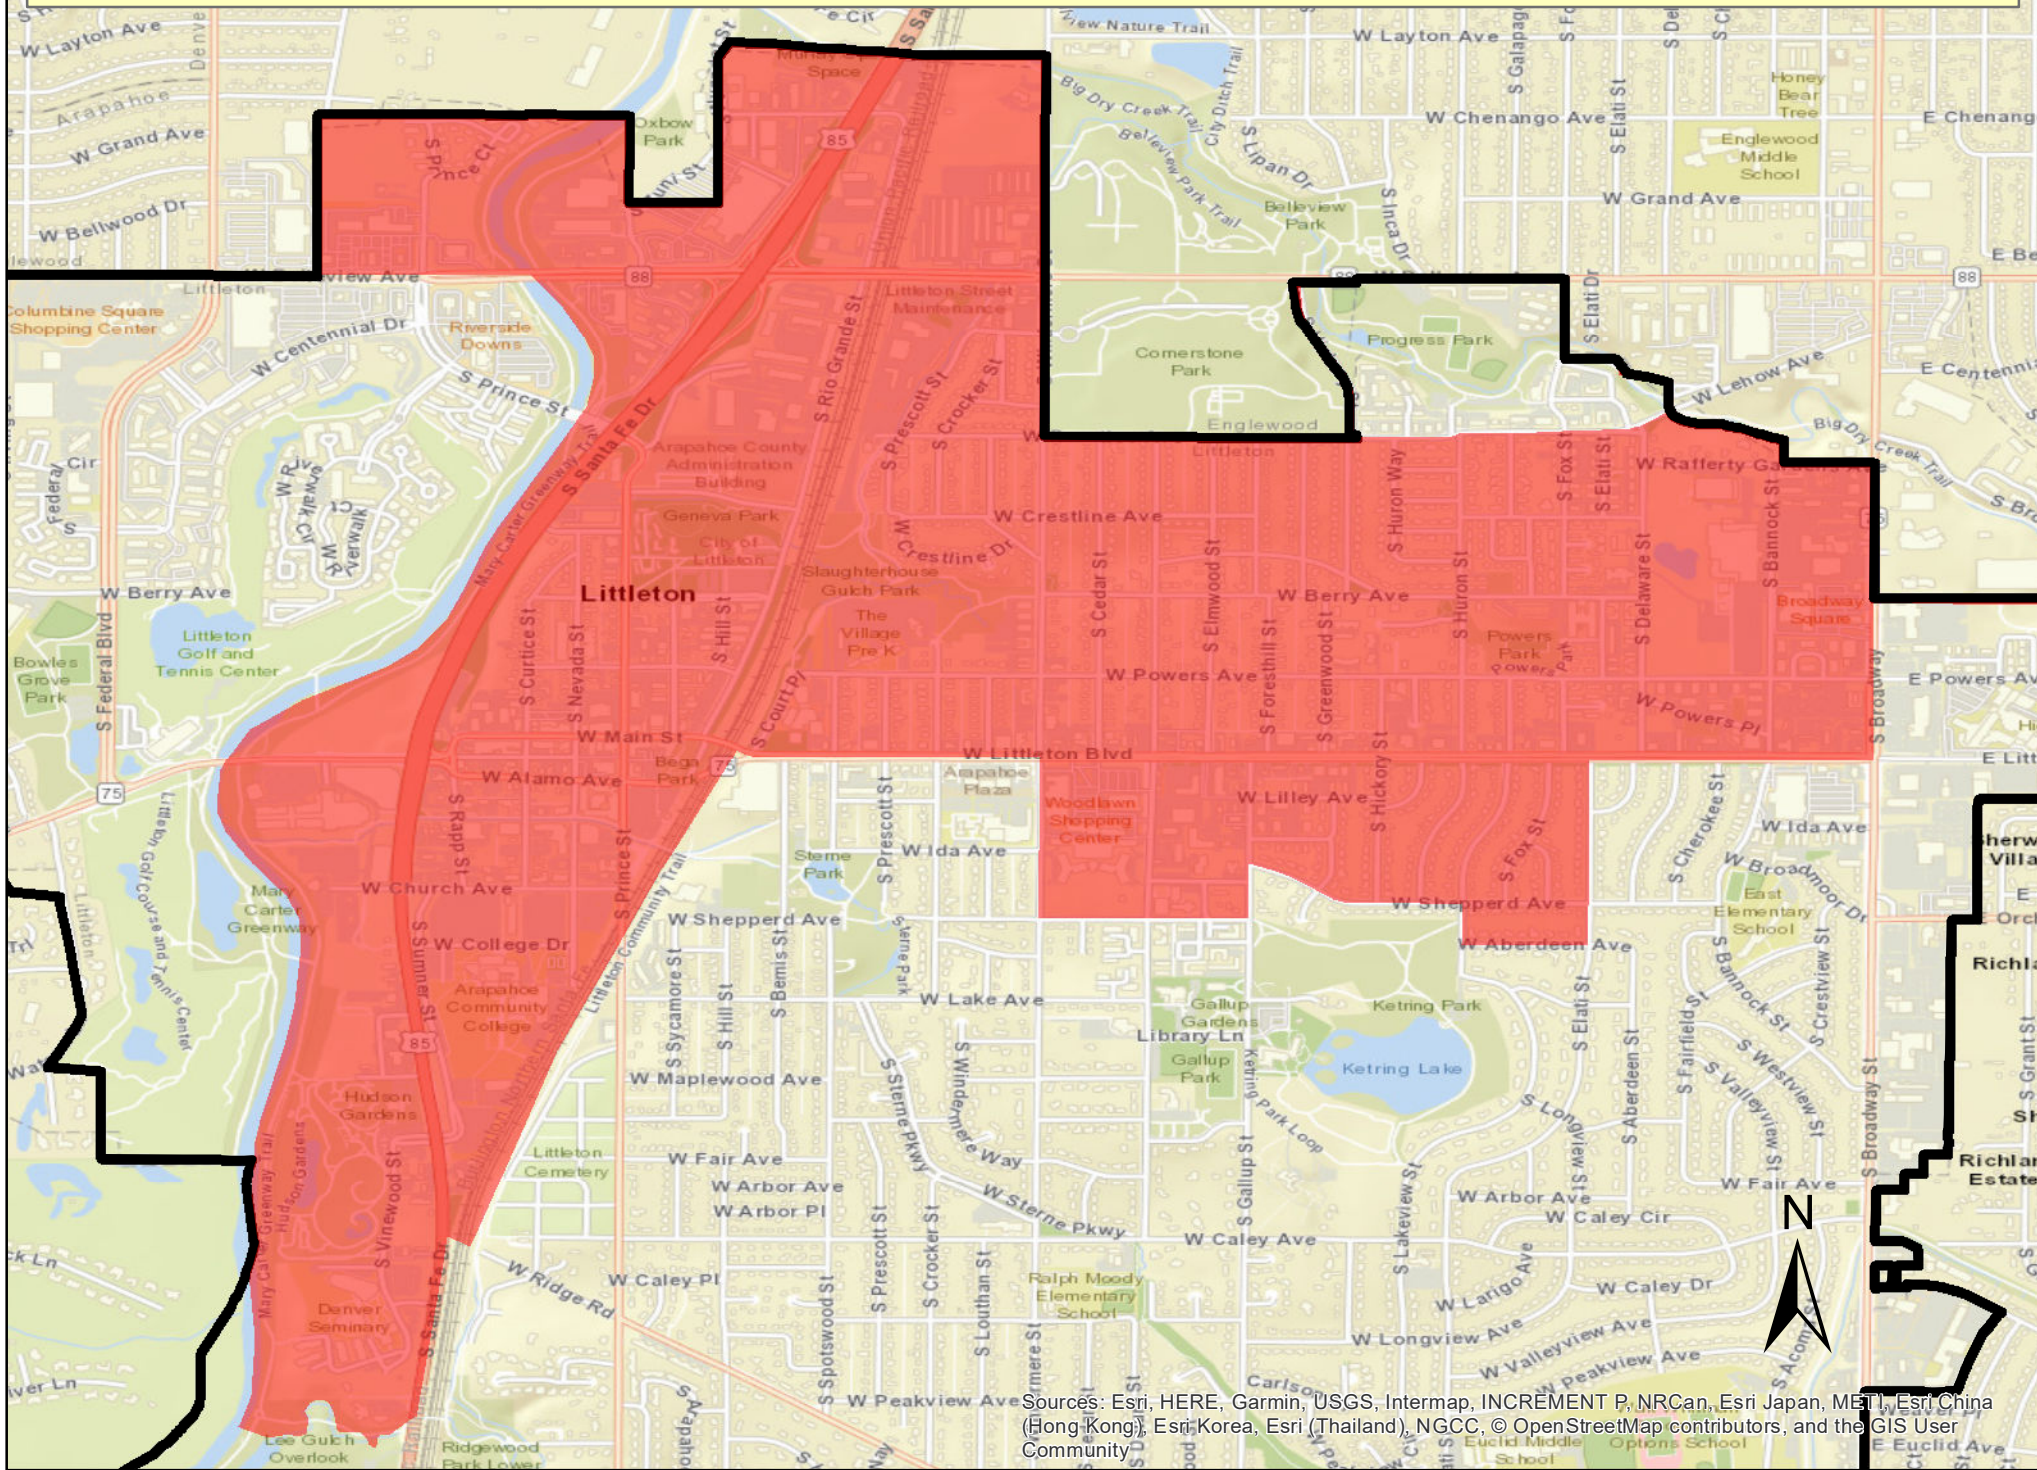

City of Littleton - South Metro Enterprise Zone [\(Zone map & address lookup\)](#)

Sources: Esri, HERE, Garmin, USGS, Intermap, INCREMENT P, NRCan, Esri Japan, METI, Esri China (Hong Kong), Esri Korea, Esri (Thailand), NGCC, © OpenStreetMap contributors, and the GIS User Community